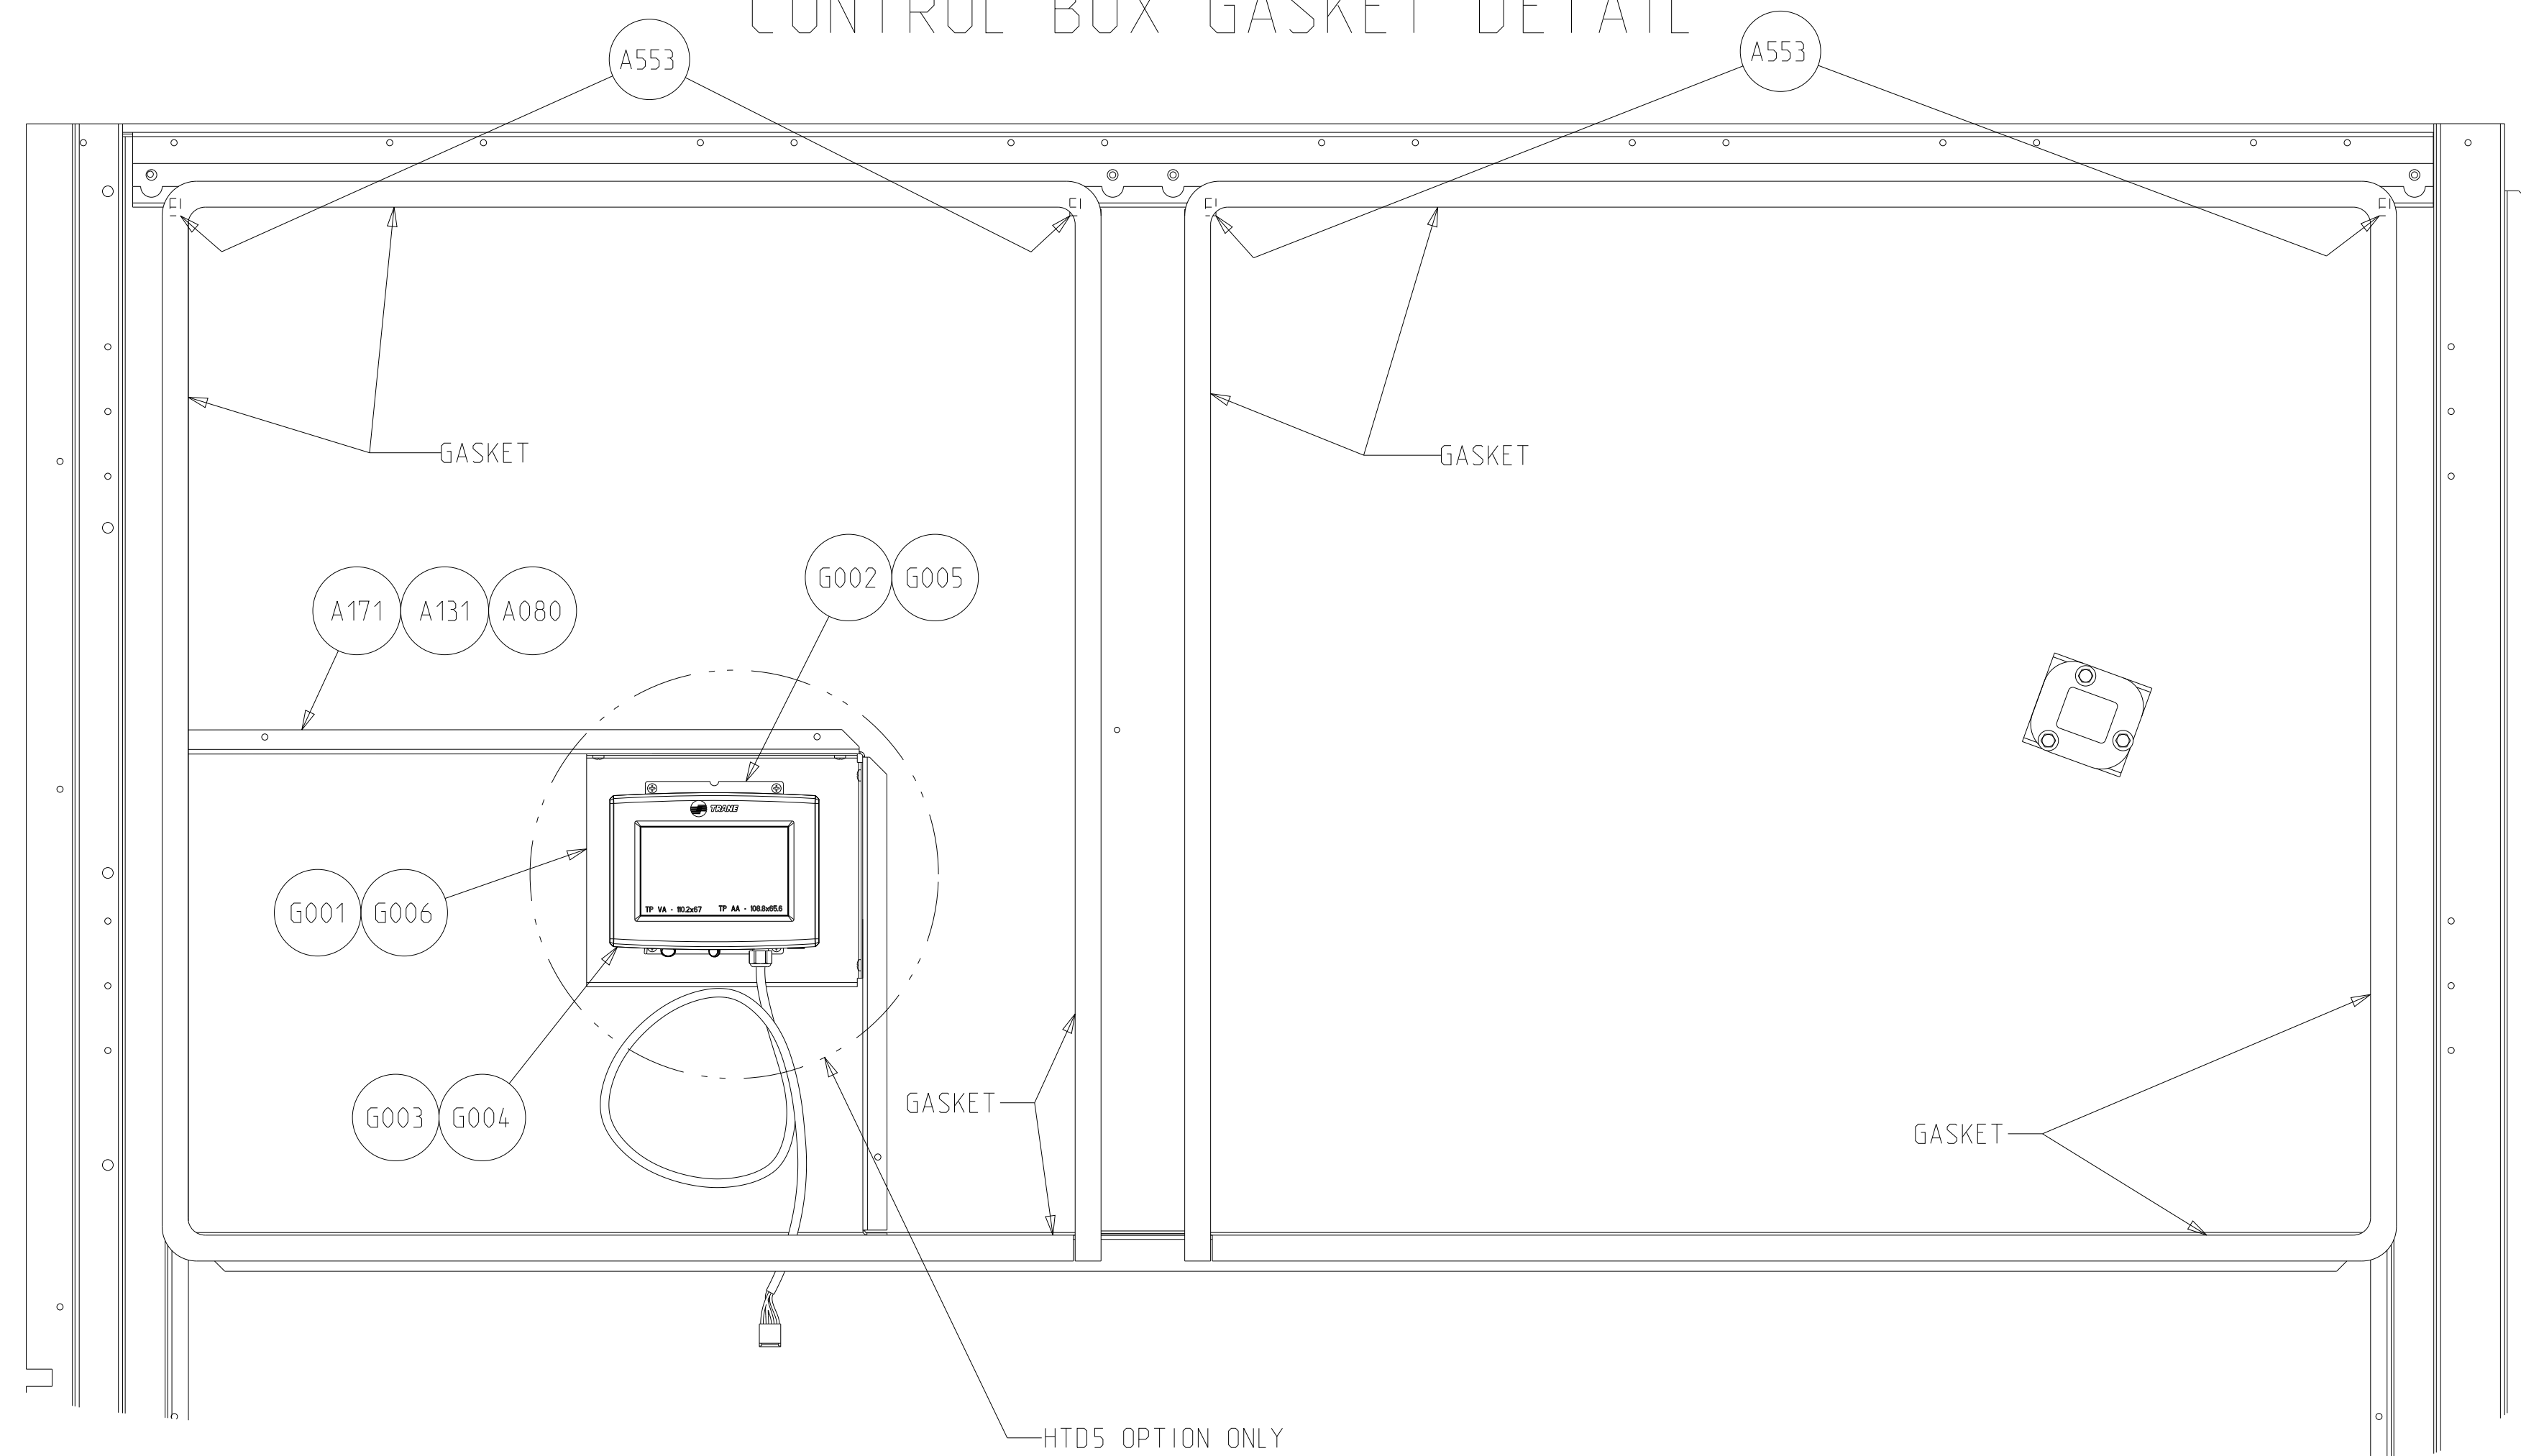

CONTROL BOX GASKET DETAIL

Cross Ref Part ...	Name	Line Number ▲
	ASSEMBLY; TOUCHSCREEN DISPLAY, 5	
BRK04504	BRACKET; TD5 MOUNTING	1
BRK04416	BRACKET; HUMAN INTERFACE MOUNTING	2
CNT07131	DISPLAY; TD5 DISPLAY, WITH MODBUS, USB HOST SUPPORT	3
SCR02375	SCREW; BRASS PHILLIPS PANHEAD 8 MM MACHINE, M4-8	4
SCR00909	SCREW; PHILLIPS PANHEAD 0.75 INCH THREAD ROLLING ZINC P...	5
SCR00906 ..	SCREW; PHILLIPS PANHEAD 0.5 INCH THREAD ROLLING ZINC PL...	6