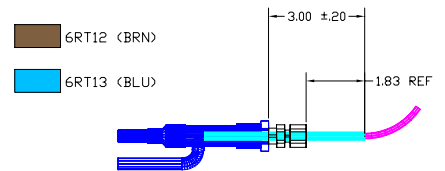

6RT7 (YEL)

6RT9 (BLK)  
6RT10 (GRN)

DETAIL F  
TYPICAL 2X

SEE DETAIL D: 6RT5 (RED)  
SEE DETAIL E: 6RT6 (PUR)  
SEE DETAIL A: 6RT7 (YEL)  
MATCHED PAIR X13790057-08  
SEE DETAIL B: 6RT8 (ORG)  
MATCHED PAIR X13240074-03  
SEE DETAIL C: 6RT9 (BLK)  
6RT10 (GRN)