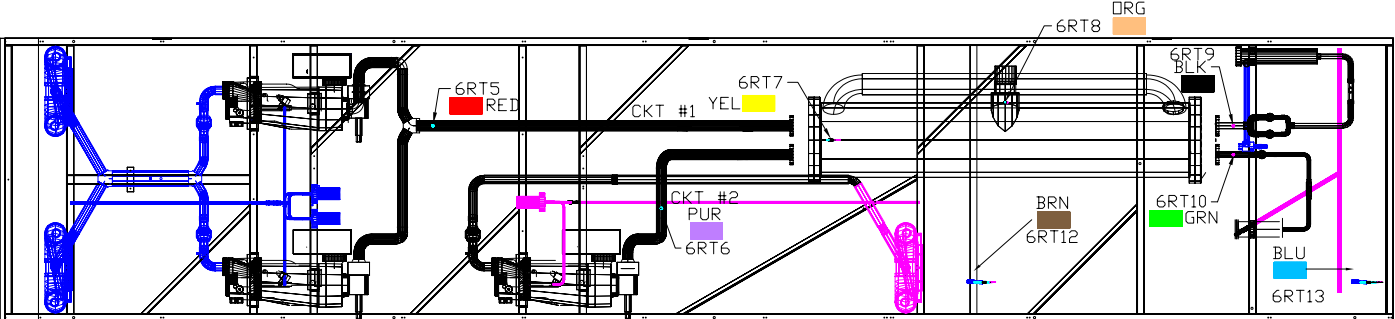

6RT7 (YEL)

6RT9 (BLK)  
6RT10 (GRN)

DETAIL F  
TYPICAL 2X

SEE DETAIL D: 6RT5 (RED)  
SEE DETAIL E: 6RT6 (PUR)  
SEE DETAIL A: 6RT7 (YEL)  
MATCHED PAIR X13790057-08  
SEE DETAIL B: 6RT8 (ORG)  
MATCHED PAIR X13240074-03  
SEE DETAIL C: 6RT9 (BLK)  
6RT10 (GRN)