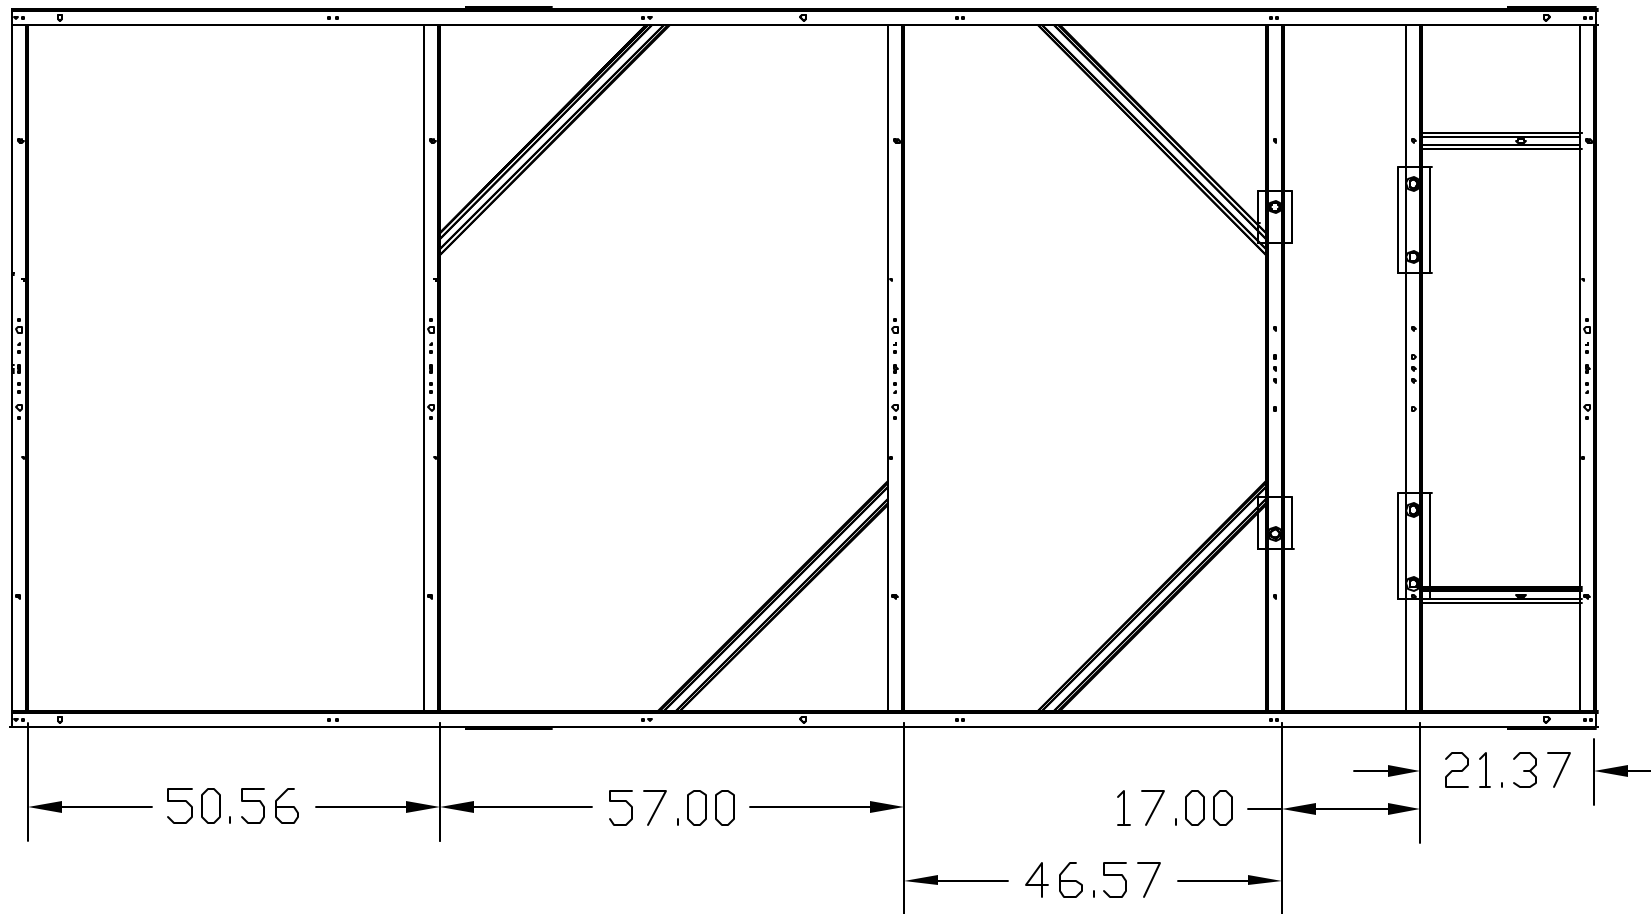

RTAA 70-100T UNITS

CROSS MEMBERS ARE 2" WIDE