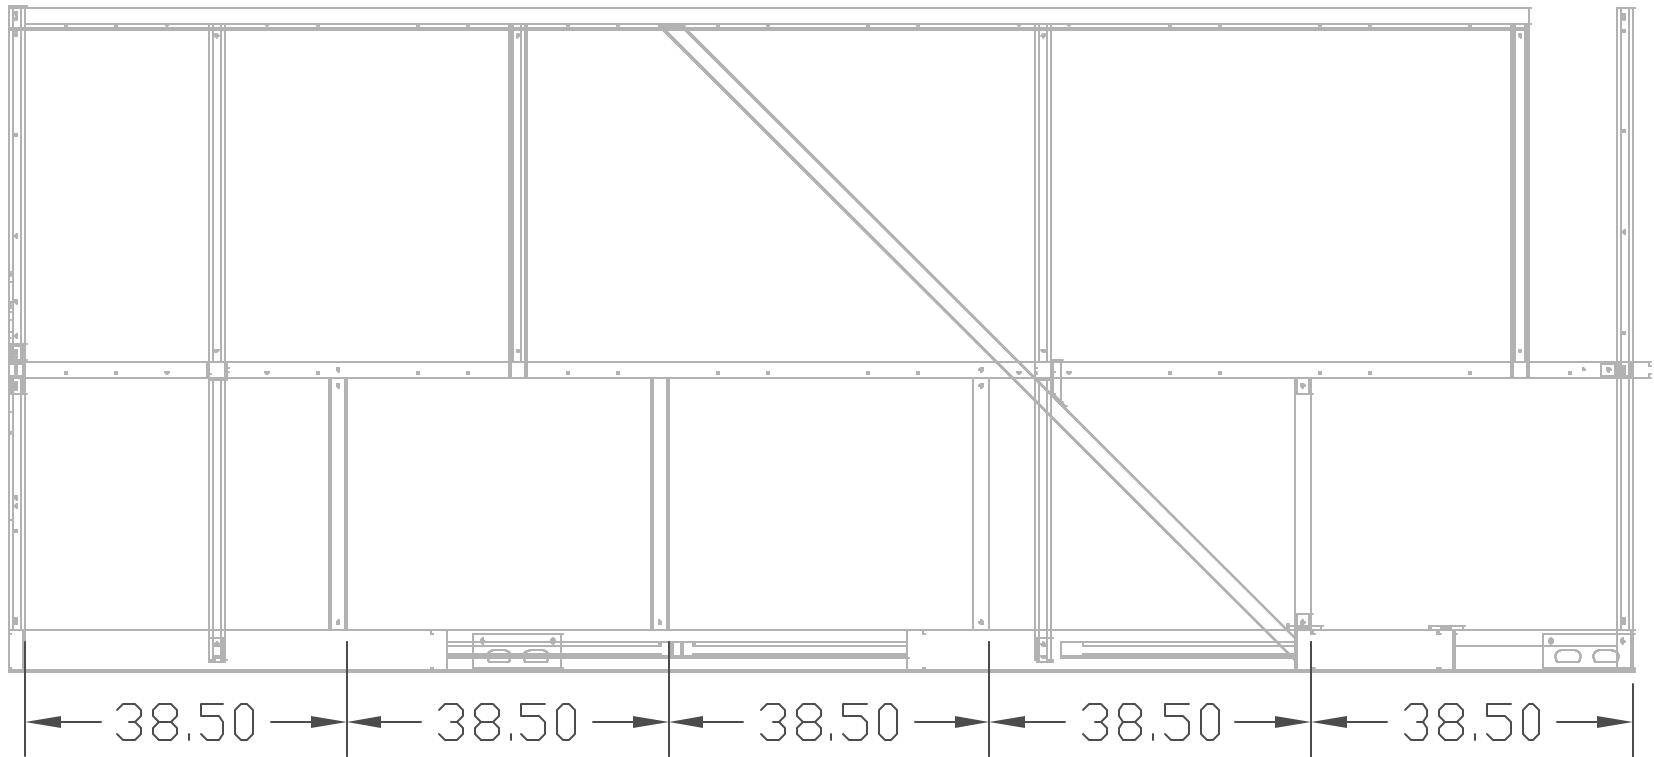

RTAA 70 - 100T UNITS

CONTROL PANEL

UPRIGHTS ARE 2" WIDE