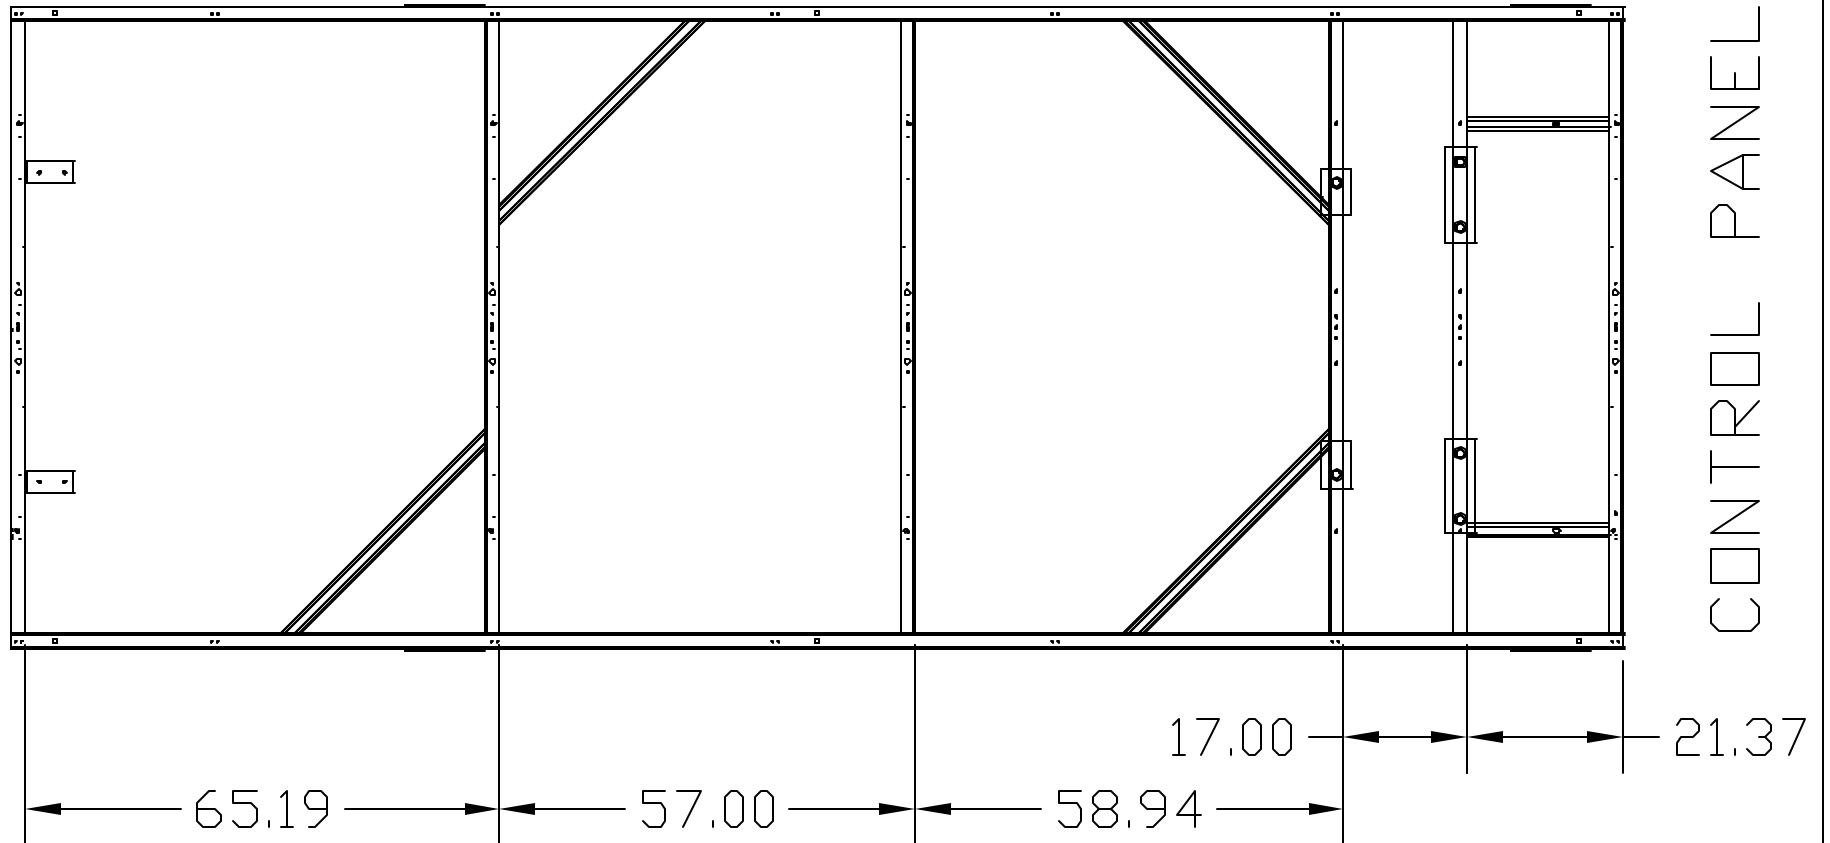

RTAA 110-125T UNITS

CROSS MEMBERS ARE 2" WIDE