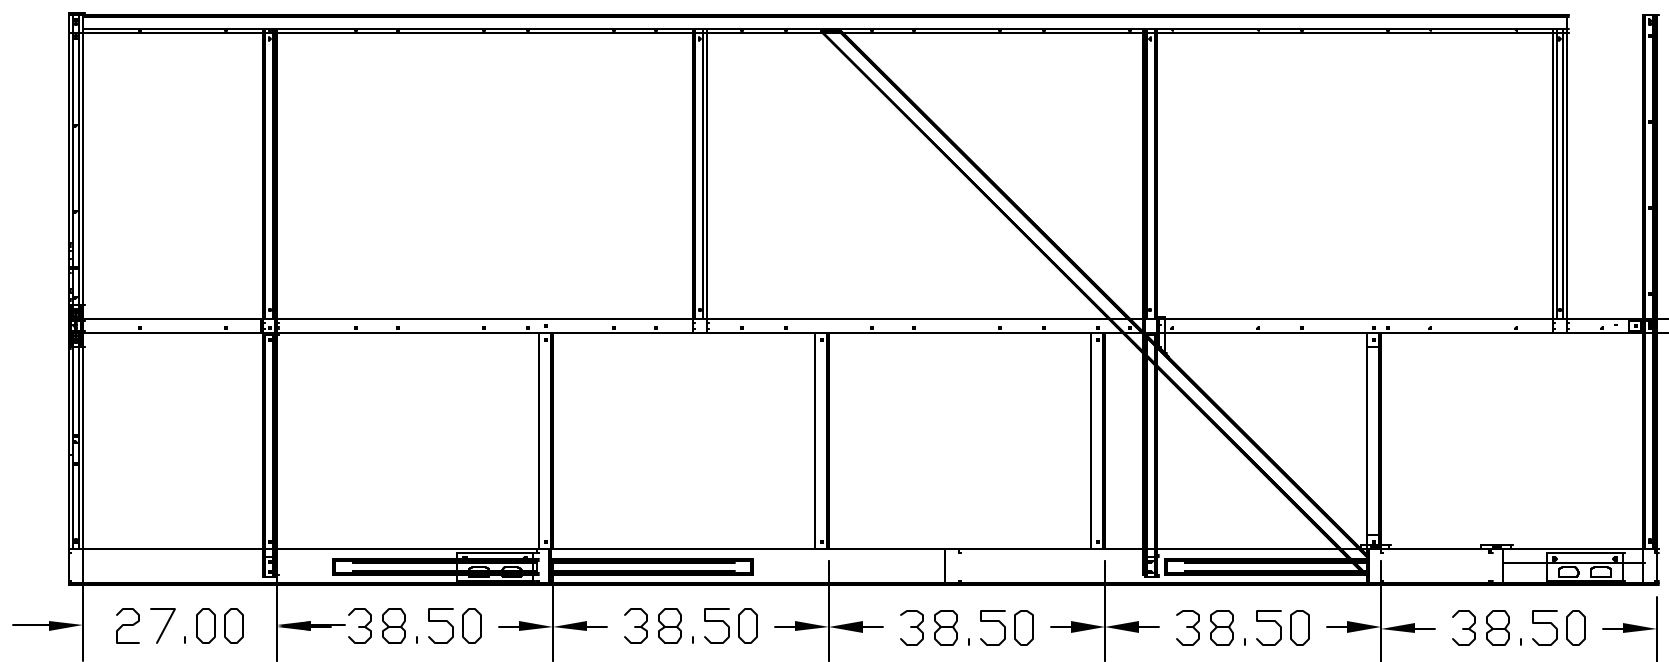

RTAA 110-125T UNITS

CONTROL PANEL

UPRIGHTS ARE 2" WIDE