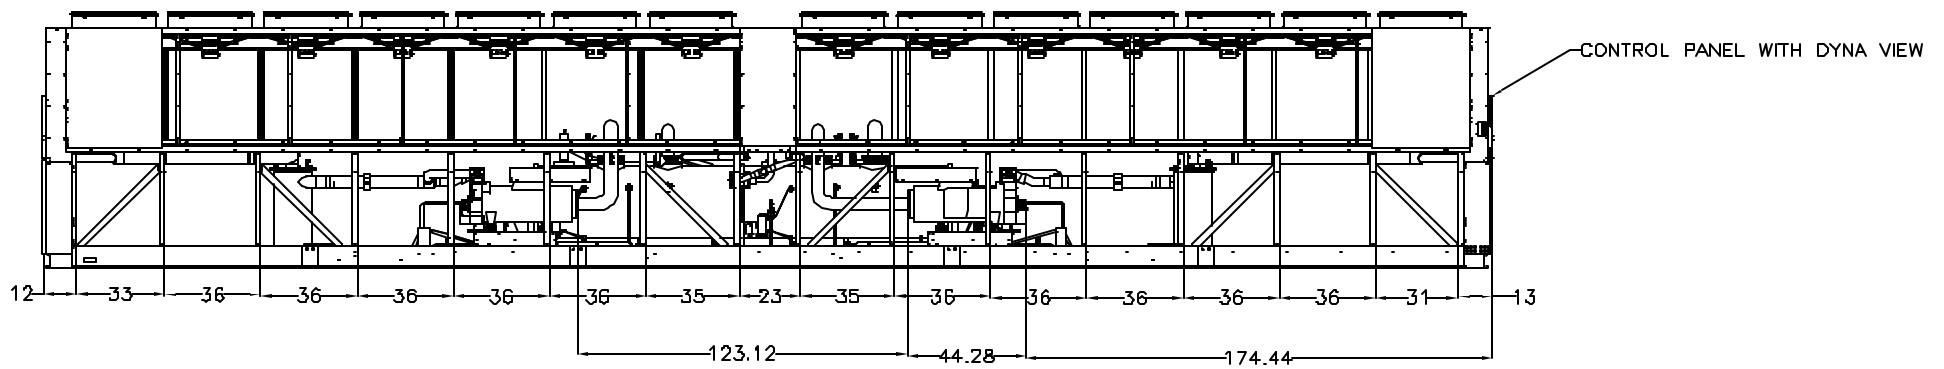

375T HIGH EFF 50 HZ
450T STD 60 HZ
400T HIGH 50/60 HZ
450T HIGH 60 HZ
500T STD 60 HZ

UPRIGHT CHANNELS ARE 2" WIDE
ALL DIMENSIONS ARE INCHES