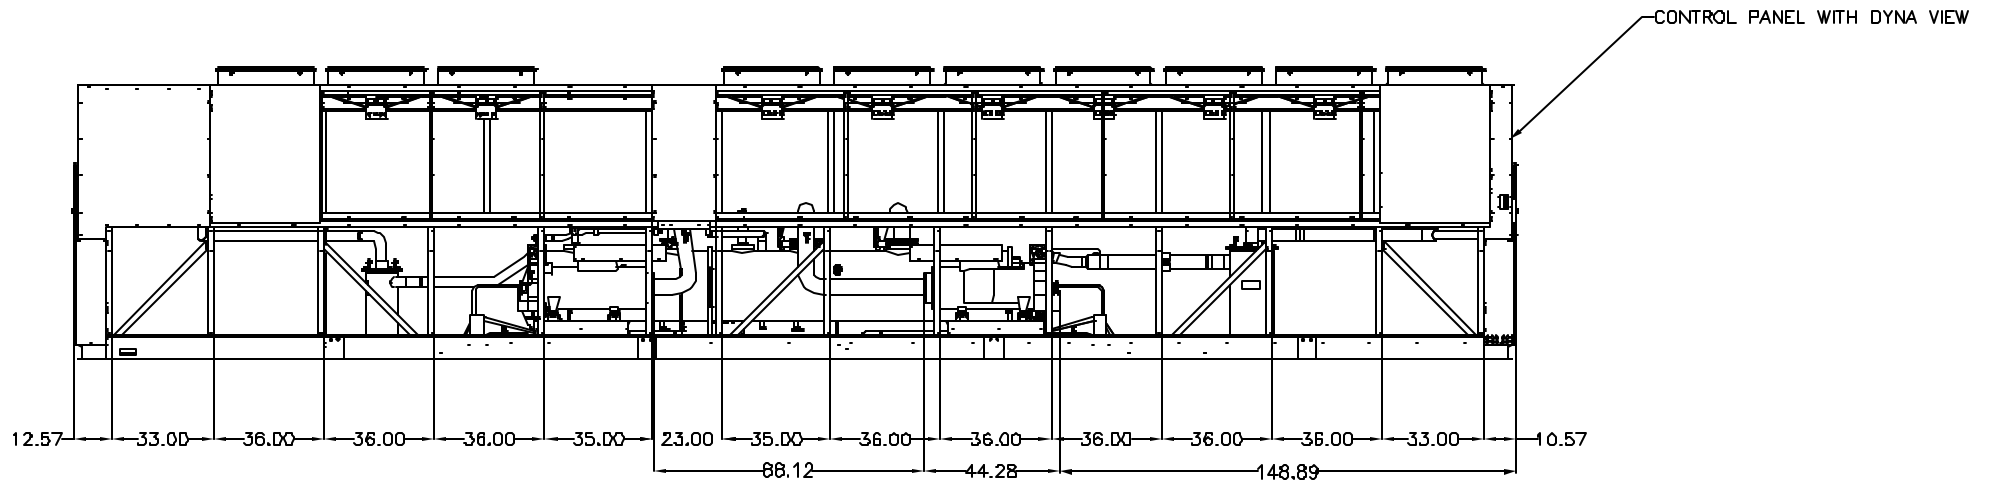

300T HIGH 50/60 HZ

UPRIGHT CHANNELS ARE 2" WIDE.
ALL DIMENSIONS ARE INCHES.