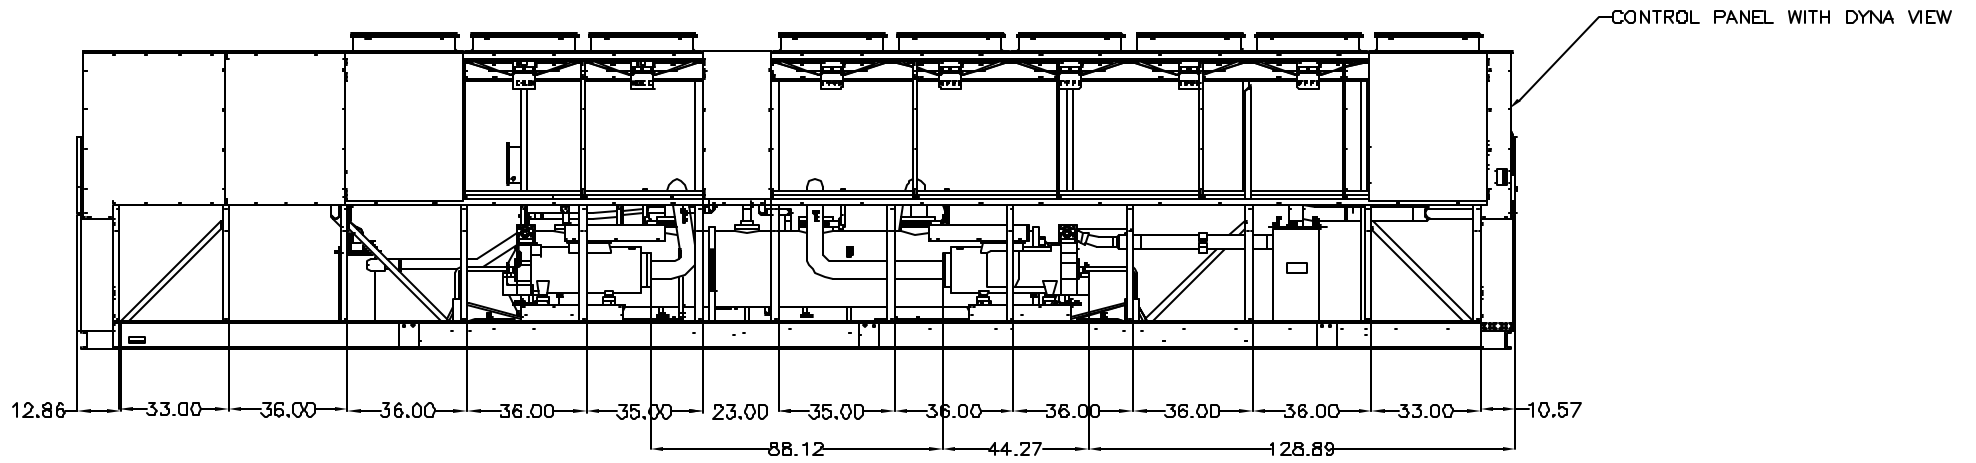

275T HIGH 50/60 HZ
300T STD 50/60 HZ

UPRIGHT CHANNELS ARE 2" WIDE.
ALL DIMENSIONS ARE INCHES.