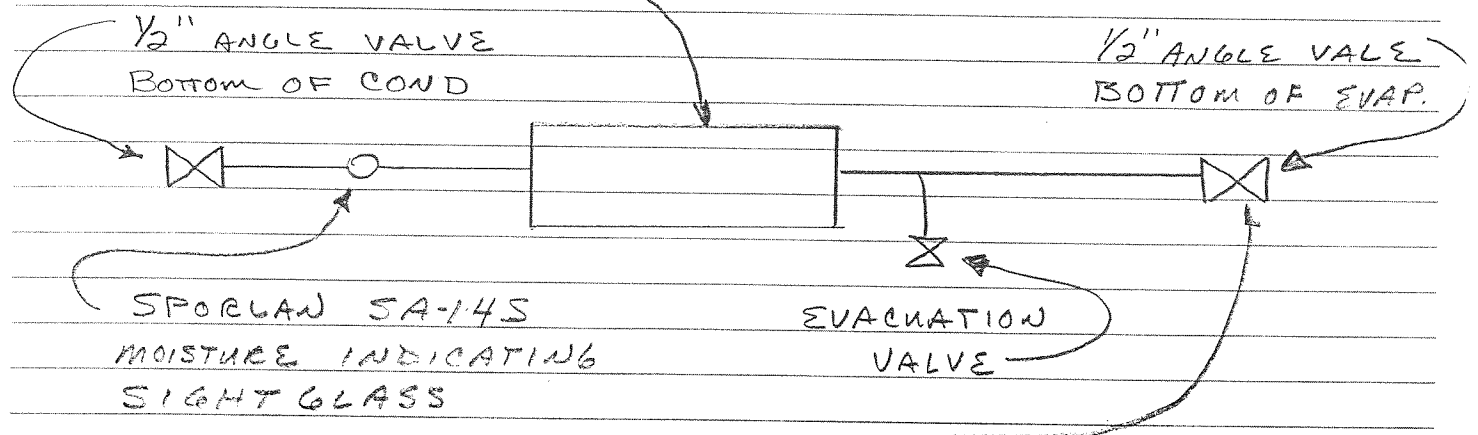

# SERIES R REFRIGERANT FILTER.

SPOELAN C-967-61 REPLACABLE CORE FILTER SHELL WITH RC-4864-HH HIGH ACID CORES.

DURING OPERATION THIS VALVE WILL BE OPEN APPROX. ONE TURN FROM FULLY CLOSED.

MIKE LIMKE